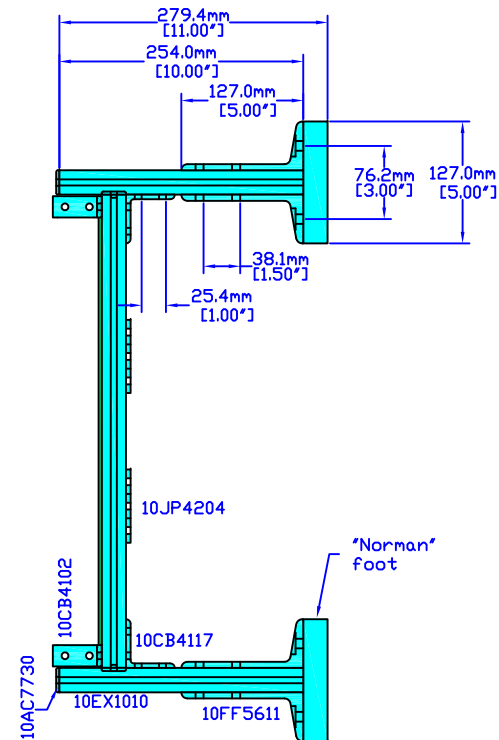

Side View

Front View

Top View

NOvA Power Distribution System

University of
Virginia Elementary
Particle Physics
Group

PDS Infrastructure ND Top PDB/DCM Stand: AA Diblock	
Drawn by: Craig Dukes	File: pds_infrastructure_nd_v2.dwg
Date: 18 May 2010	Drawing number: 1/1
Revised:	