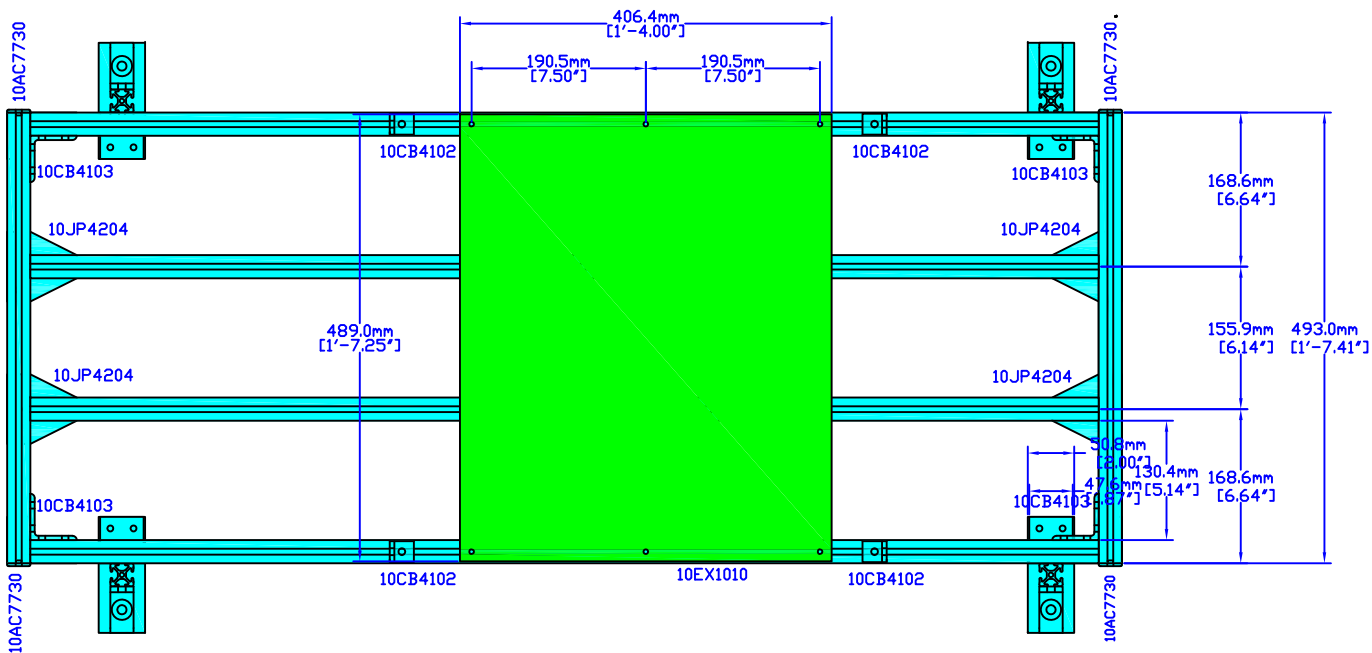

Side View

Front View

Top View

NOvA Power Distribution System

University of
Virginia Elementary
Particle Physics
Group

PDS Infrastructure ND Top PDB/DCM Stand: AA Diblock	
Drawn by: Craig Dukes	File: pds_infrastructure_nd_v2.dwg
Date: 18 May 2010	Drawing number: 1/1
Revised:	