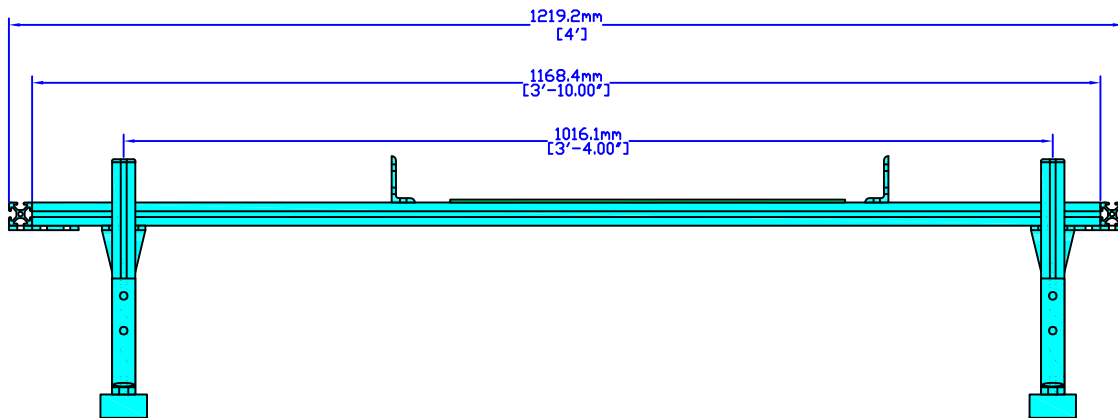

Side View

Front View

Top View

NOvA Power Distribution System

University of
Virginia Elementary
Particle Physics
Group

PDS Infrastructure ND Top PDB/DCM Stand: AA Diblock	
Drawn by: Craig Dukes	File: pds_infrastructure_nd_v2.dwg
Date: 18 May 2010	Drawing number: 1/1
Revised:	