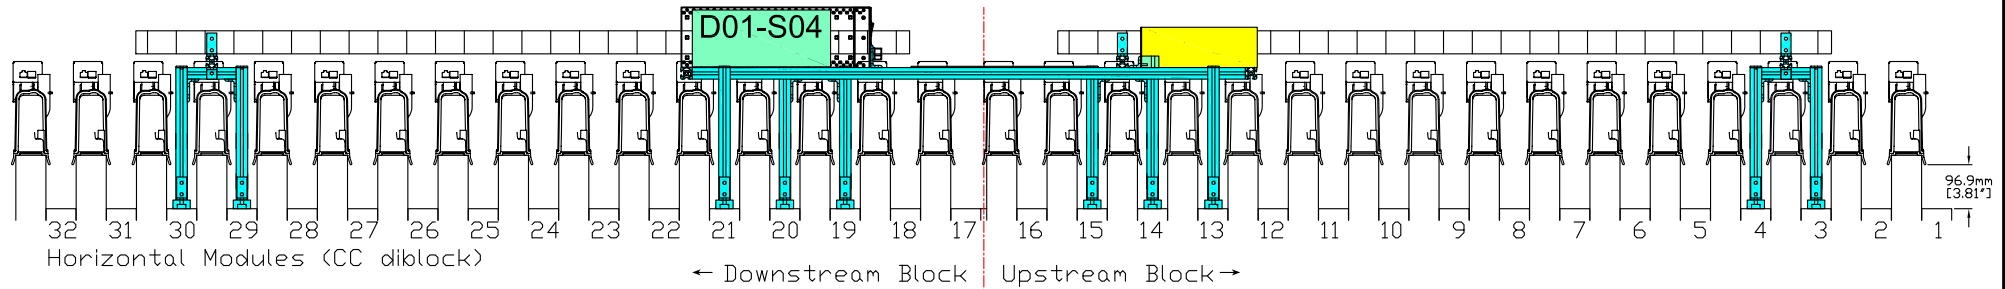

Front View

Top View

## NOvA Power Distribution System

University of  
Virginia Elementary  
Particle Physics  
Group

Far Detector Top Station Layout

Drawn by: Craig Duker

Date: 23 September 2011

Revised:

File: pds\_infrastructure\_fd\_v2.dwg

Drawing Number: 1/1

Scale: 6:100