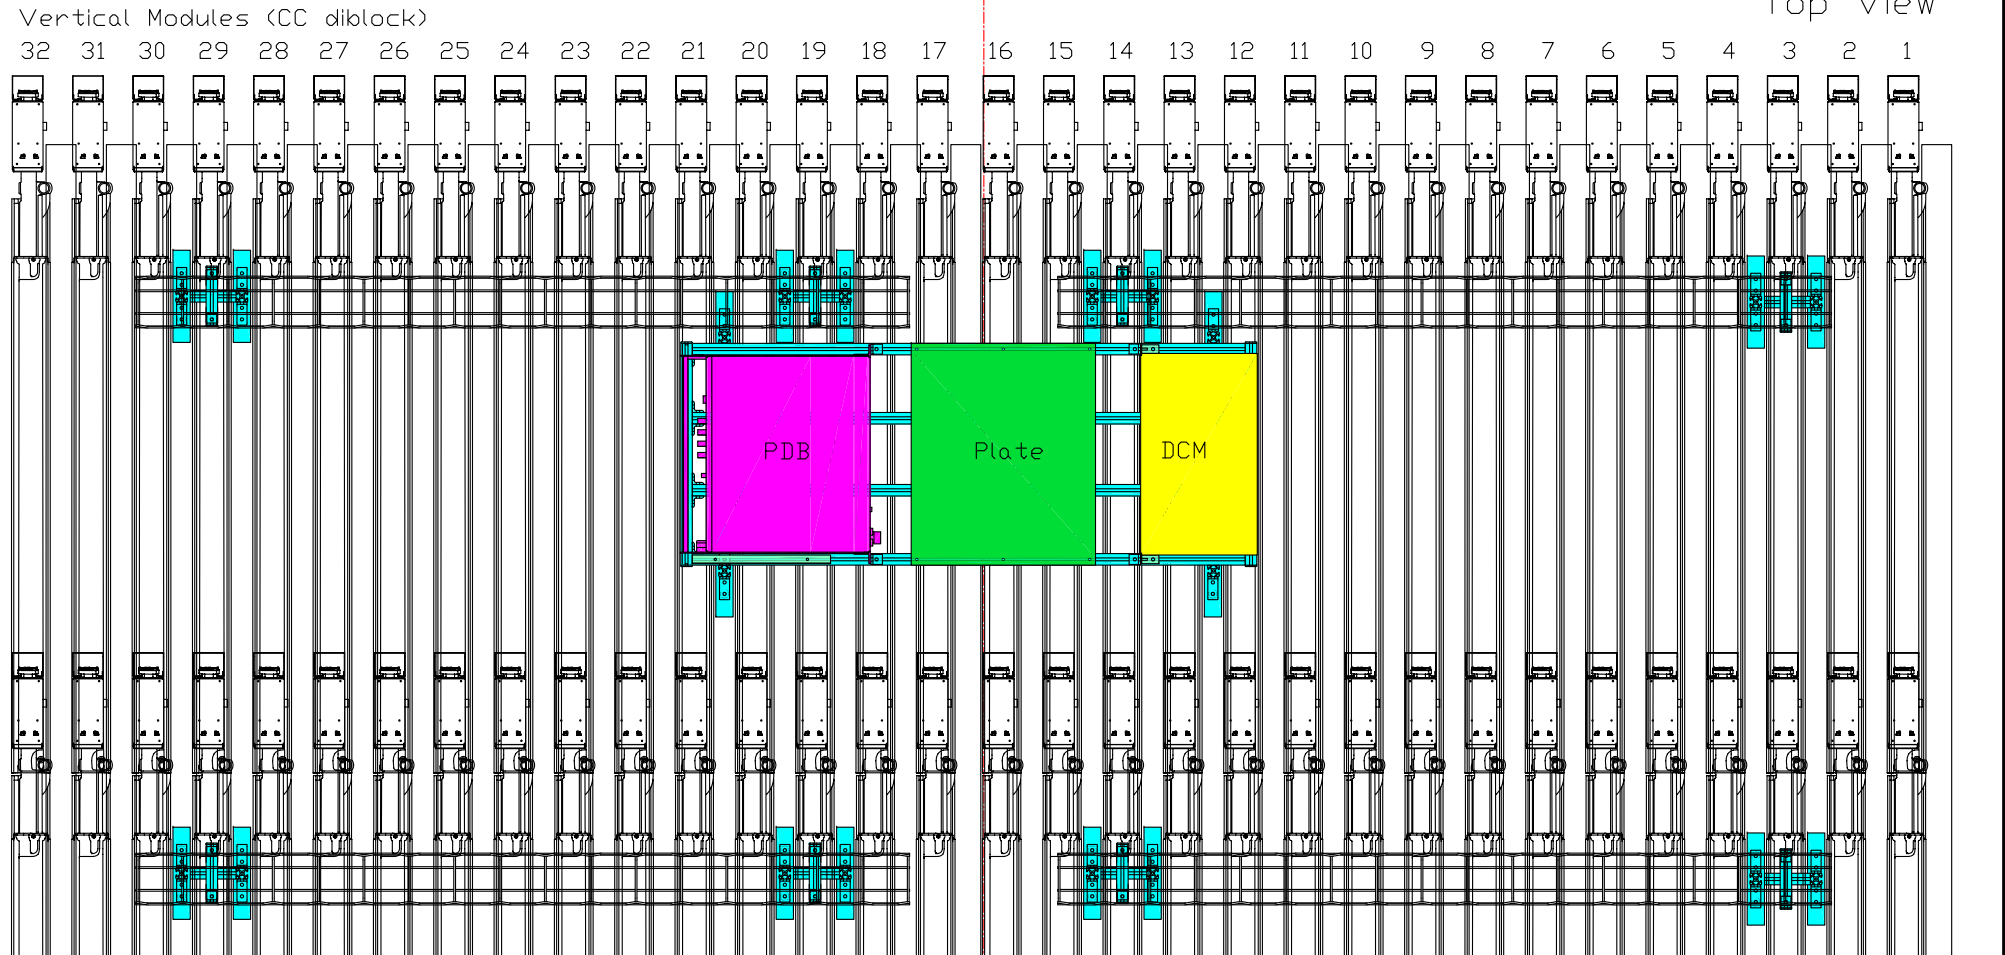

Front View

Top View

## NOvA Power Distribution System

University of  
Virginia Elementary  
Particle Physics  
Group

Far Detector Top Station Layout

Drawn by: Craig Duker

Date: 23 September 2011

Revised:

File: pds\_infrastructure\_fd\_v2.dwg

Drawing Number: 1/1

Scale: 6:100