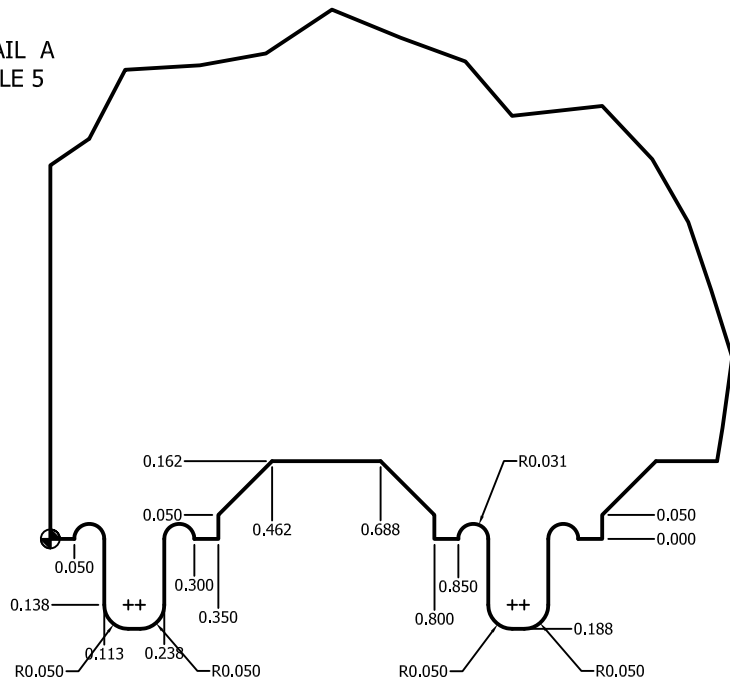

cut for short busbar

DETAIL A
SCALE 5

DRAWN Jason Gran	3/19/2010		
CHECKED		TITLE	
QA			
MFG			
APPROVED			
units: in	C	SIZE	DWG NO
			pdb_busbar_v3.1
		SCALE	REV
			4
			SHEET 1 OF 1