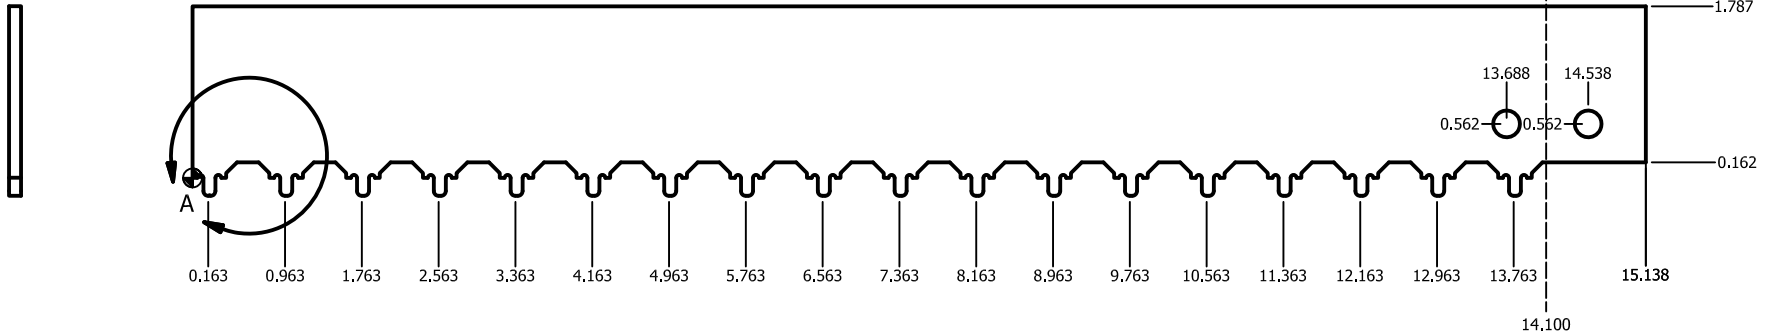

cut for short busbar

DETAIL A
SCALE 5

DRAWN Jason Gran	3/19/2010		
CHECKED		TITLE	
QA			
MFG			
APPROVED			
units: in	C	SIZE	DWG NO
			pdb_busbar_v3.1
		SCALE	REV
			4
			SHEET 1 OF 1