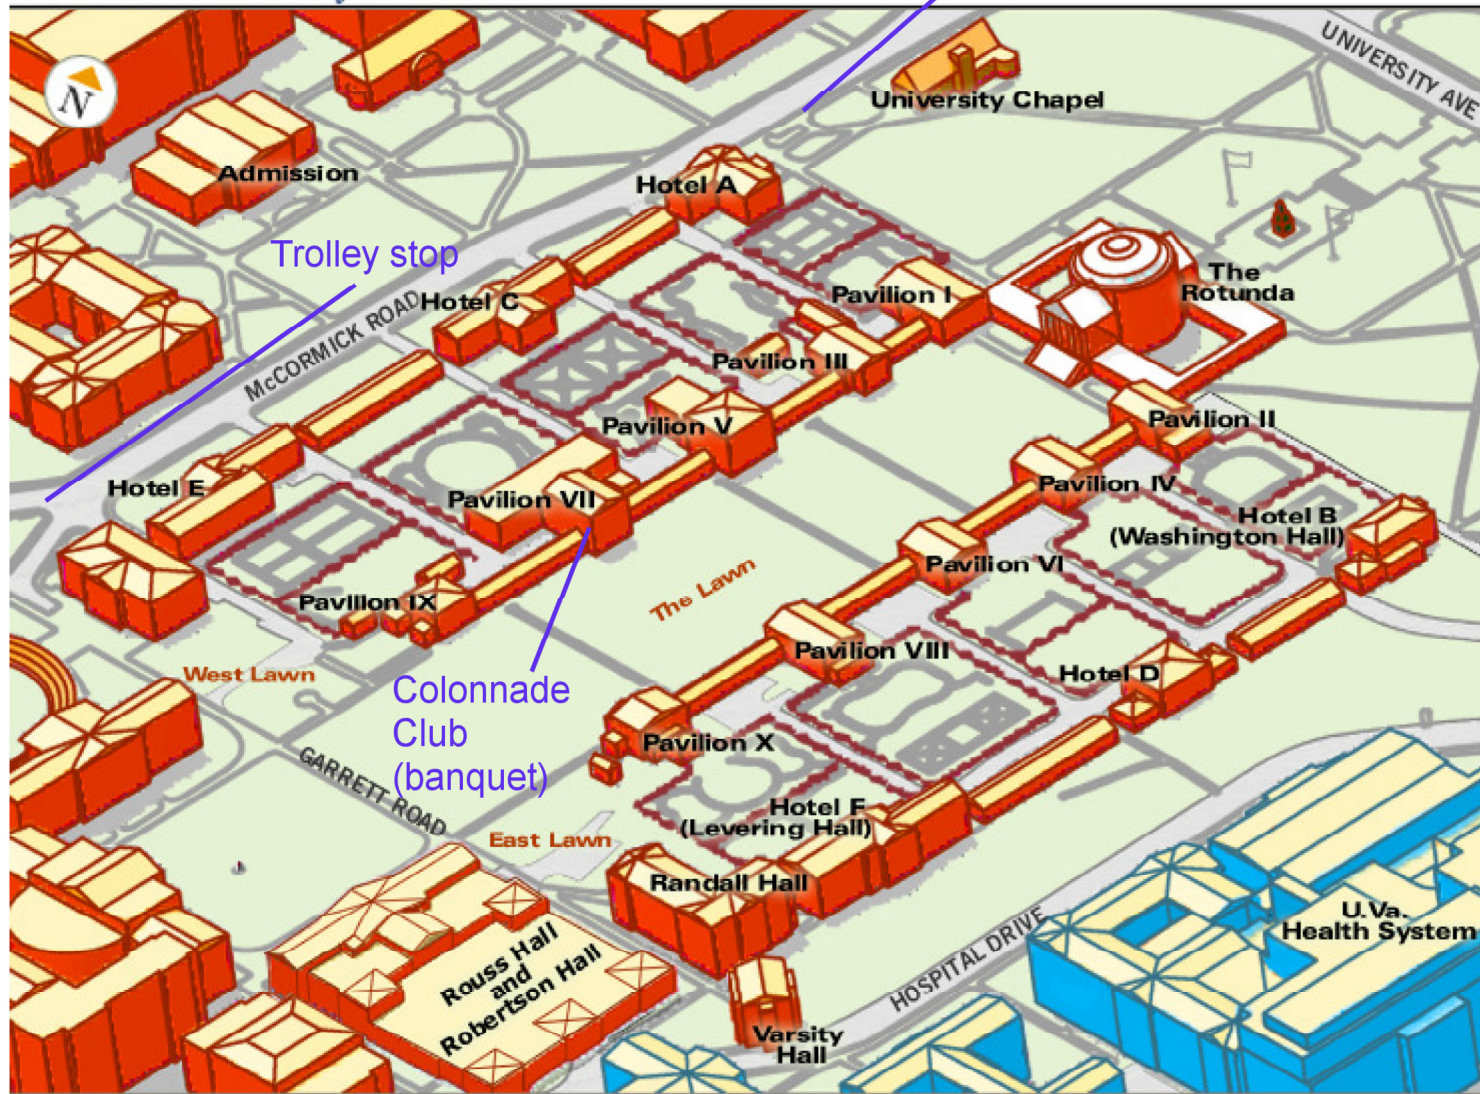

ACADEMICAL VILLAGE UNIVERSITY of VIRGINIA

Trolley stop

Trolley stop

Colonnade Club
(banquet)